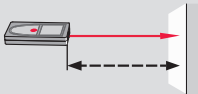

ON

OFF

2 sec

2 sec

min

max

2 sec

2 sec

2 sec

Change units:

- 0.000 m   0.00 ft
- 0.0000 m   0' 00" 1/32
- 0.000 in   0 in 1/32

Quick Start

Leica DISTO™ D2

- 1 Display
- 2 ON/Measure
- 3 Add
- 4 Functions
- 5 Measuring reference
- 6 Clear/OFF
- 7 Memory/Timer
- 8 Bluetooth Smart
- 9 Subtract

- when it has to be right