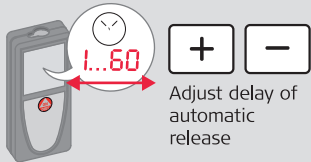

2 sec

Bluetooth® ON/OFF

Transfer value from main line

2 sec

Timer

FUNC 2x

Volume

FUNC 2 sec

FUNC 4x

Pythagoras (3-point)

1...10
8.294 m

Memory

Clear memory:
 2 sec

FUNC 1x

Area

FUNC 2 sec

FUNC 3x

Pythagoras (2-point)

FUNC 5x

Stake-out