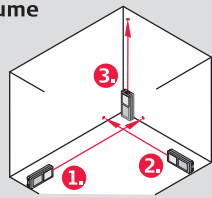

2 sec

Bluetooth® ON/OFF

Transfer value from main line

2 sec

Timer

FUNC 2x

Volume

FUNC 2 sec

FUNC 4x

Pythagoras (3-point)

1...10
8.294 m

Memory

Clear memory:
 2 sec

FUNC 1x

Area

FUNC 2 sec

FUNC 3x

Pythagoras (2-point)

FUNC 5x

Stake-out