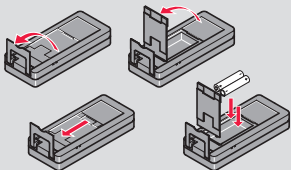

ON

OFF

2 sec

2 sec

min

max

2 sec

2 sec

2 sec

Change units:

- 0.000 m   0.00 ft
- 0.0000 m   0' 00" 1/32
- 0.000 in   0 in 1/32

Quick Start

Leica DISTO™ D2

- 1 Display
- 2 ON/Measure
- 3 Add
- 4 Functions
- 5 Measuring reference
- 6 Clear/OFF
- 7 Memory/Timer
- 8 Bluetooth Smart
- 9 Subtract

- when it has to be right